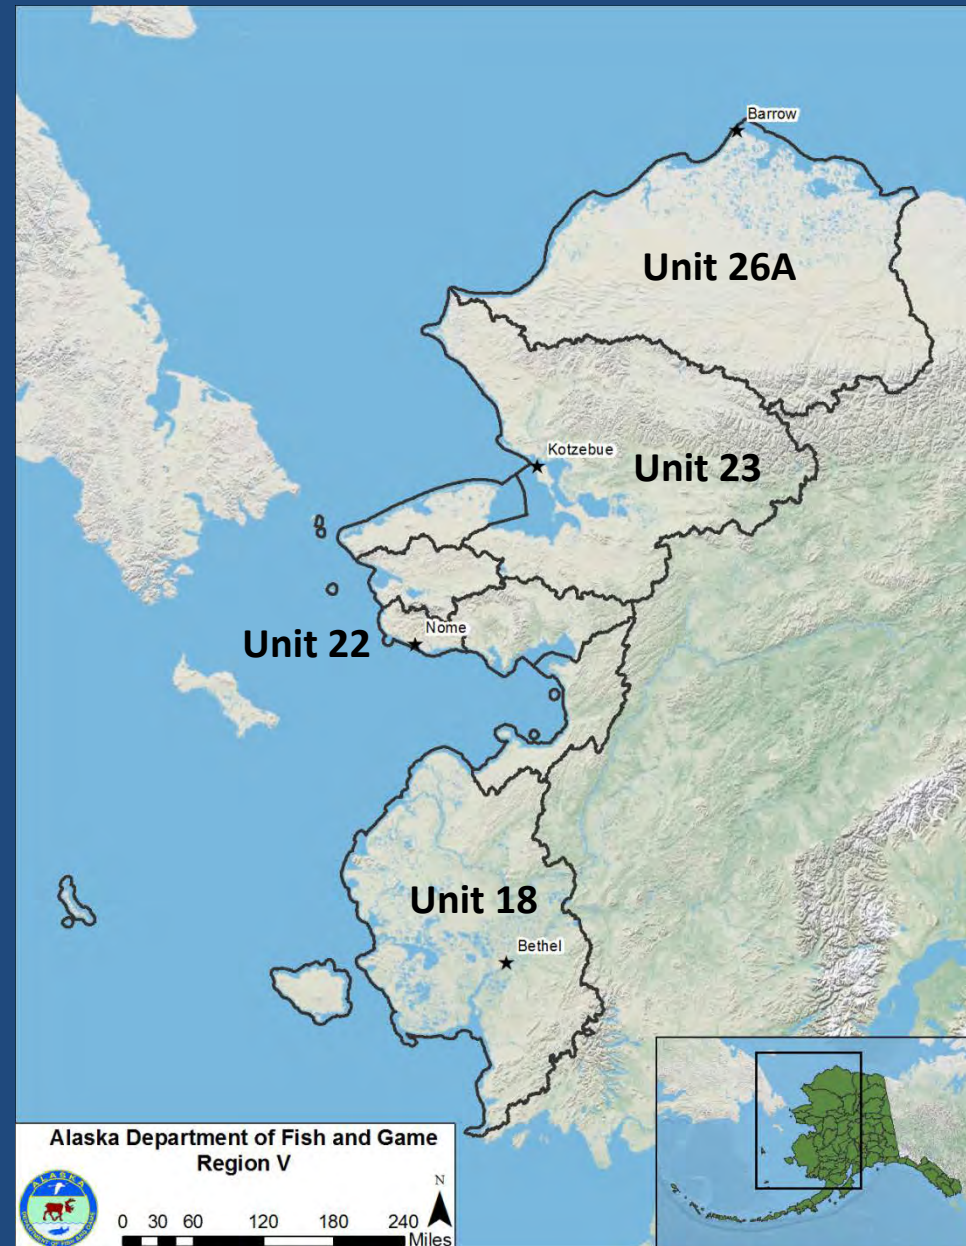

Region 5 Overview

*Arctic and Western Region
Game Management Units 18, 22, 23 and 26A*

Arctic/ Western Overview

- ~30% of Alaska
- Includes Units 26A, 23, 22 and 18
- Offices located in Barrow, Kotzebue, Nome, and Bethel
- Additional staff located in Anchorage and Fairbanks

Region 5 Overview

*Arctic and Western Region
Game Management Units 18, 22, 23 and 26A*