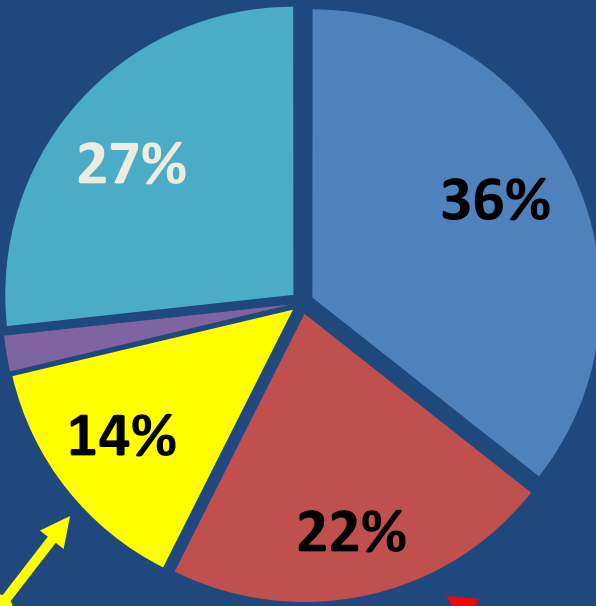

Region 5 Administrative Overview

Region 5 Operating Budget:

$940,000.00

31% Fish & Game Fund

<1% General Fund

Administration

- Vehicles/Facilities
- Aircraft Support
- Regulations and BOG Support
- Hunter Information and Services

Other Wildlife

- Wolf
- Brown Bear
- Fur
- Sheep
- Waterfowl
- Small Game

Caribou Management and Research Activities

Moose Management and Research Activities

MuskoX Management and Research Activities